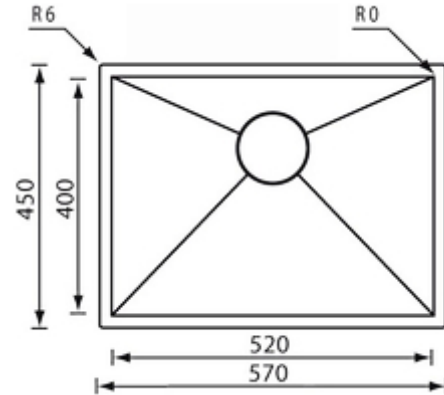

## PRODUCT INFORMATION

ARTICLE CODE :	<b>FILOQUADRA 016918</b>
BASE:	<b>800 MM</b>
DIMENSIONS:	<b>570 X 450 MM</b>
CUT OUT:	<b>REFER TO DIAGRAM</b>
BOWL:	<b>520 X 400 X 190 MM</b>
INSTALLATION TYPE:	<b>UNDER MOUNT</b>
SURFACE FINISH:	<b>SATIN</b>
PACKAGING:	<b>CARTON BOX</b>