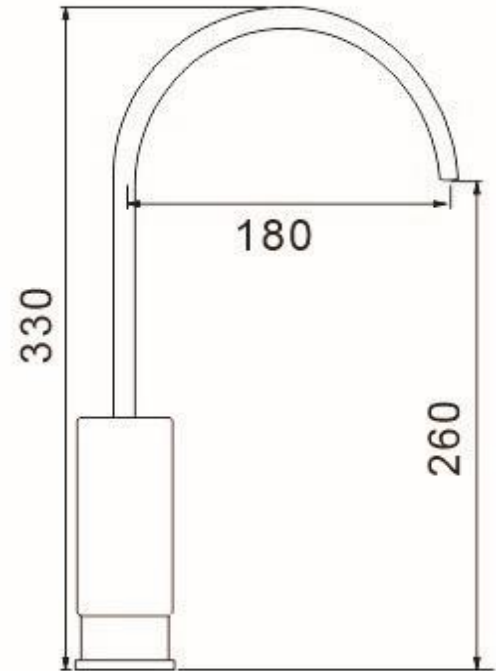

12015 BLK

PRODUCT FEATURES

FEATURES

MIXER MODEL : 12015 BLK

MIXER WITH FLAT SWIVEL SPOUT  
FINISH : NERO BLACK

IN CARTON BOX PACKAGING WITH PADDING AND DUST BAG