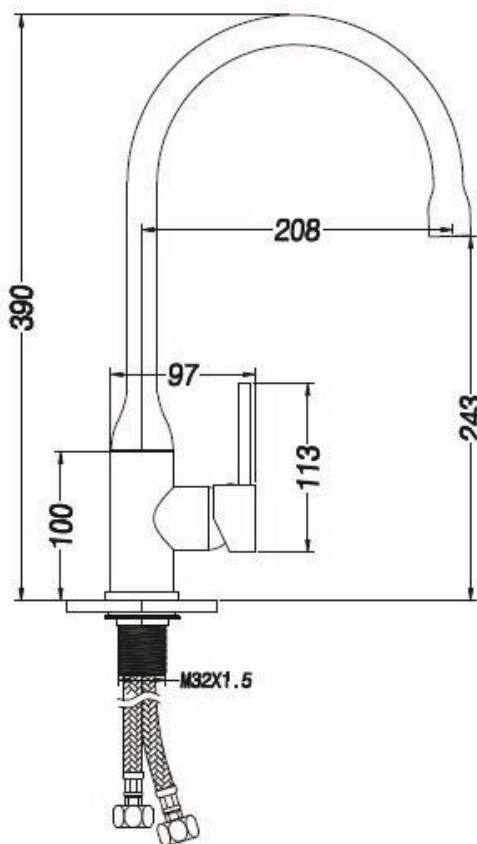

6058 CRM

PRODUCT FEATURES

FEATURES

MIXER MODEL : 6058 CRM

FIXED MIXER WITH SWIVEL SPOUT  
FINISH : CHROME

IN CARTON BOX PACKAGING WITH PADDING AND DUST BAG