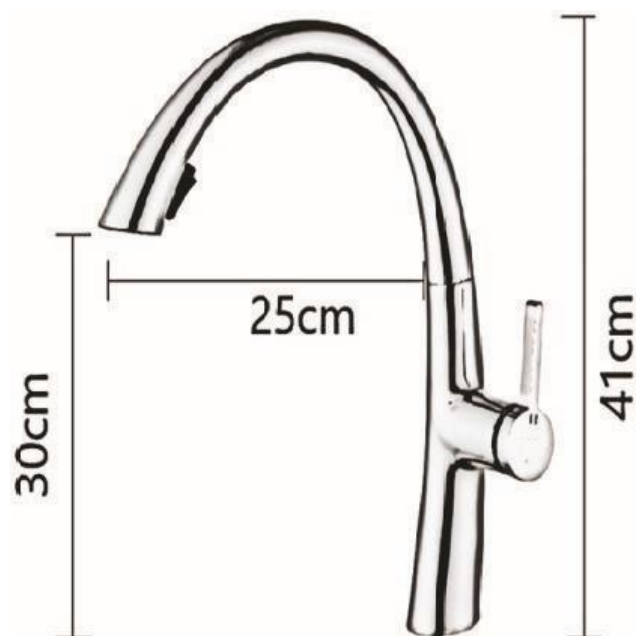

6098 CRM

PRODUCT FEATURES

FEATURES

MIXER MODEL : 6098 CRM

MIXER PULL-OUT 360 DEGREES

COLOR : CHROME FINISH

IN CARTON BOX PACKAGING WITH PADDING AND DUST BAG