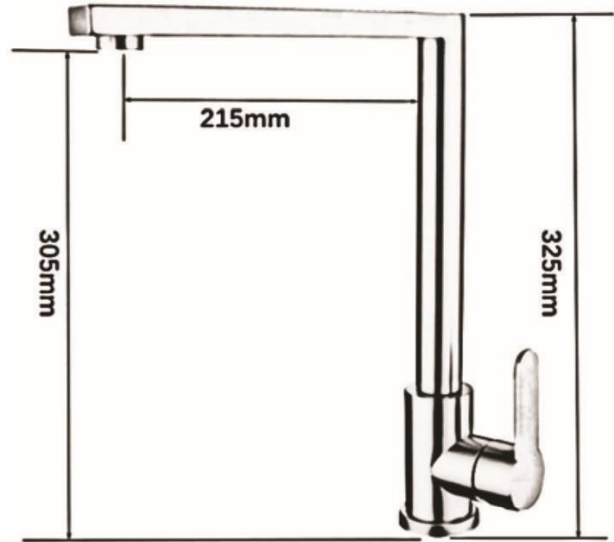

8120 MISCINOX

PRODUCT FEATURES

FEATURES

MIXER MODEL : 8120 MISCINOX

MIXER WITH SWIVEL SPOUT

FINISH: INOX

IN CARTON BOX PACKAGING WITH PADDING AND DUST BAG