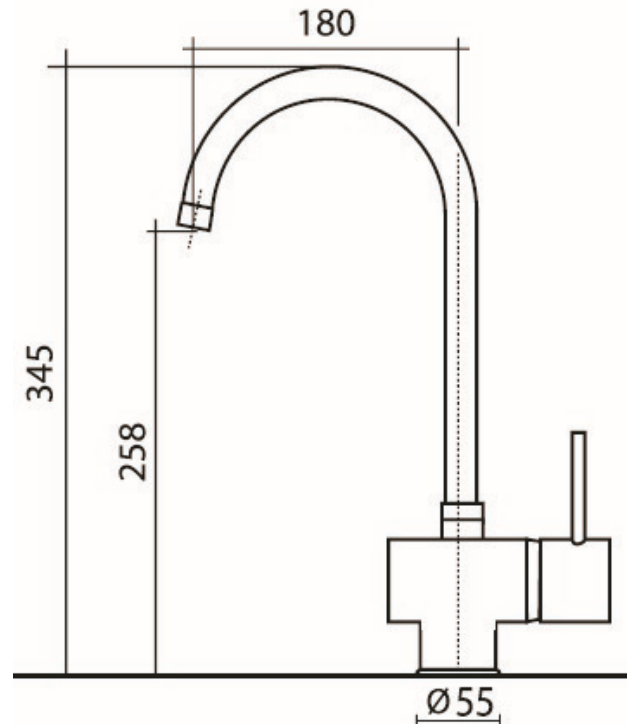

90208 MISCCRM

PRODUCT FEATURES

FEATURES

MIXER MODEL : 90208 MISCCRM

MIXER WITH SWIVEL SPOUT FINISH :
CHROME

IN CARTON BOX PACKAGING WITH PADDING AND DUST BAG