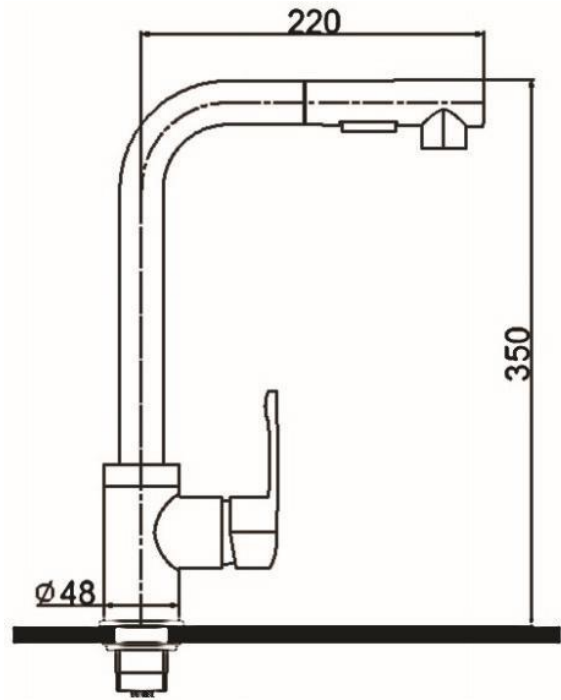

90277 MISCCRM

PRODUCT FEATURES

FEATURES

MIXER MODEL : 90277 MISCCRM

MIXER WITH EXTRACTABLE SHOWER
FINISH : CHROME

IN CARTON BOX PACKAGING WITH PADDING AND DUST BAG