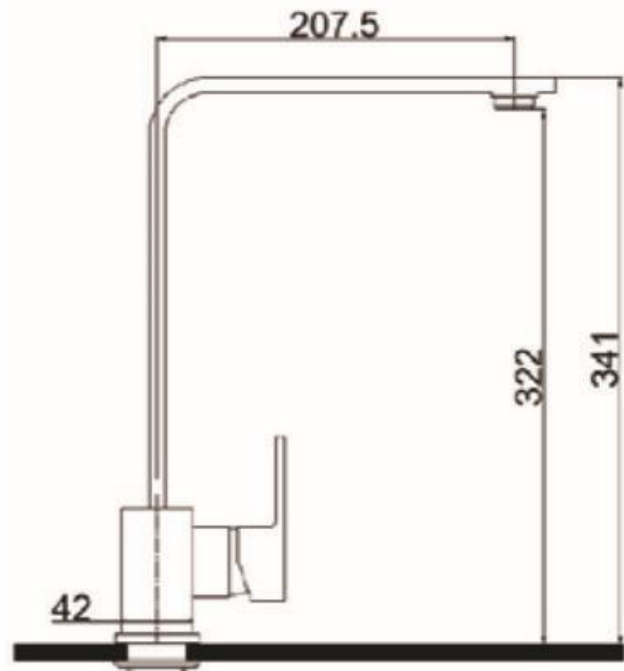

90400 MISCINOX

PRODUCT FEATURES

FEATURES

MIXER MODEL : 90400 MISCINOX

MIXER WITH SWIVEL SPOUT FINISH :
CHROME

IN CARTON BOX PACKAGING WITH PADDING AND DUST BAG