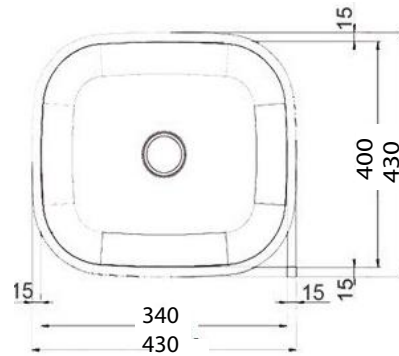

TECHNICAL DATA SHEET

SERIES : **UNDERMOUNT** / SINK MATERIALS : **STAINLESS STEEL** / FAMILY : **LUXURY**

ARTICLE CODE :	SK40
DIMENSIONS :	430 X 430 MM
CUT OUT :	400 X 400 MM
BOWL DEPTH :	180 MM
INSTALLATION TYPE :	UNDERMOUNT
SURFACE FINISH :	SILVER
MATERIALS:	SUS 304
THICKNESS :	3 + 0.60 MM
PACKAGING:	CARTON BOX

PRODUCT FEATURES

BOTTLE TRAP