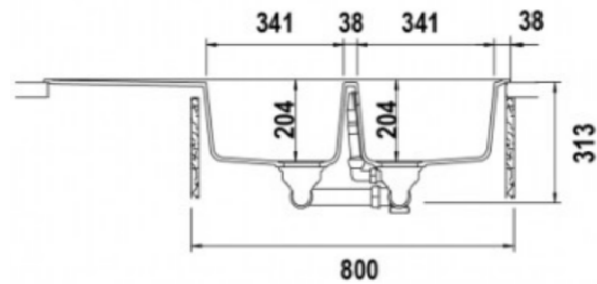

## PRODUCT INFORMATION

ITEM: LITHOS D200

DIMENSIONS: 1160 X 500 MM

CUT OUT: 1140X480 MM

BOWL DEPTH: 200 MM

INSTALLATION TYPE: TOPMOUNT

MATERIAL: GRANITE

PACKAGING: CARTON BOX

## INSTALLATION DIAGRAM