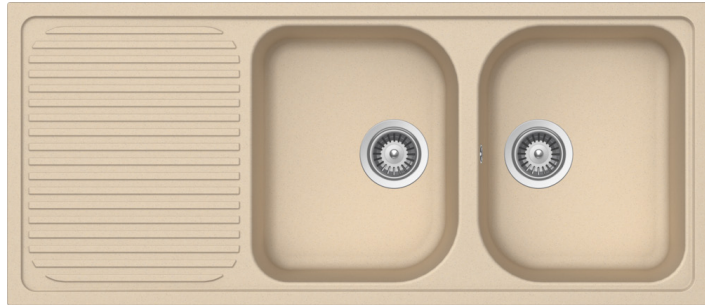

# TECHNICAL DATA SHEET

KITCHEN SINK MODEL: LITHOS D200LJ | SERIES: TOPMOUNT | SINK MATERIAL: GRANITE

## PRODUCT INFORMATION

ITEM: LITHOS D200

DIMENSIONS: 1160 X 500 MM

CUT OUT: 1140X480 MM

BOWL DEPTH: 200 MM

INSTALLATION TYPE: TOPMOUNT

MATERIAL: GRANITE

PACKAGING: CARTON BOX