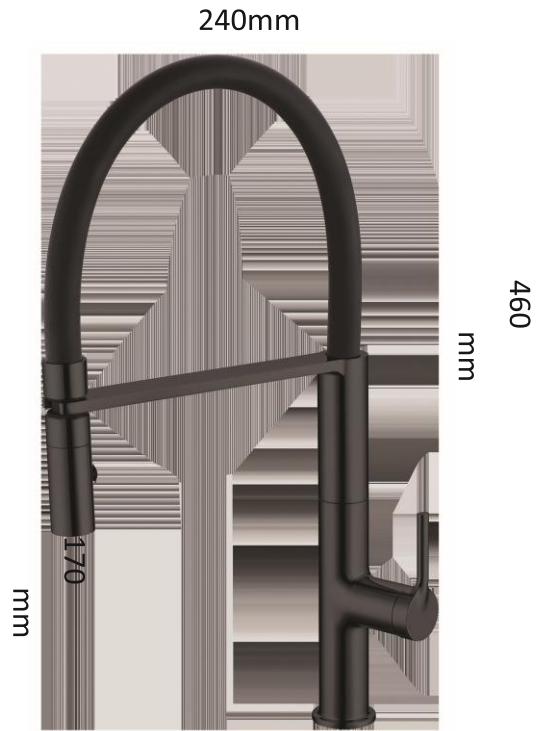

OB-G07

PRODUCT FEATURES

FEATURES

MIXER MODEL : OB-G07 B

PULL OUT MIXER
FINISH : NERO BLACK