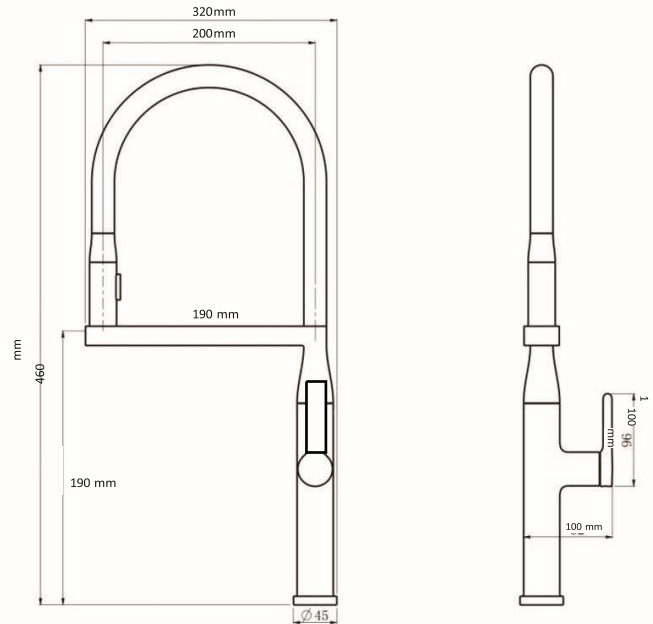

R 1015B

Dimensions

PRODUCT FEATURES

FEATURES

MIXER MODEL : R1015 B

PULL OUT KITCHEN MIXER FINISH :

BLACK

IN CARTON BOX PACKAGING WITH PADDING AND DUST BAG