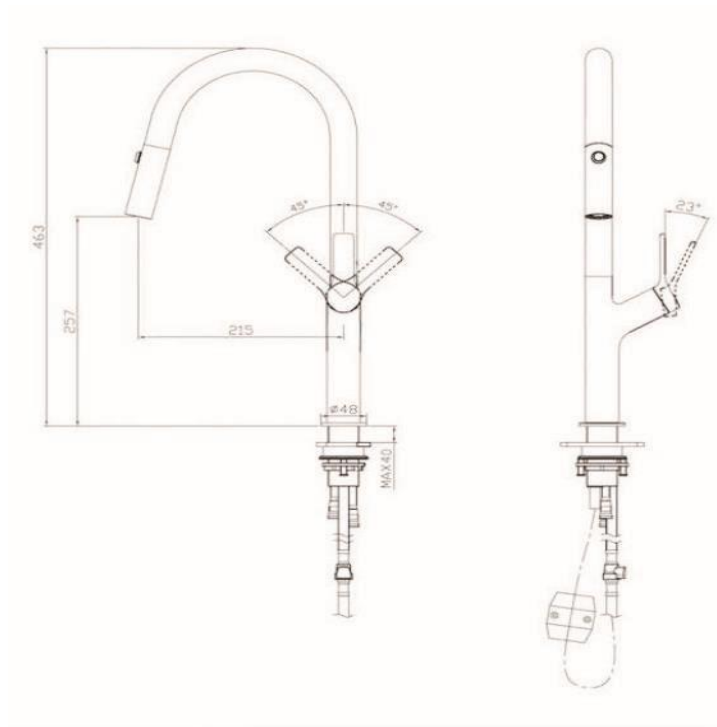

RP 9080GGR

## FEATURES

MIXER MODEL : RP 9080 GGR

PULL-OUT KITCHEN MIXER  
FINISH : GUN GREY

IN CARTON BOX PACKAGING WITH PADDING AND DUST BAG