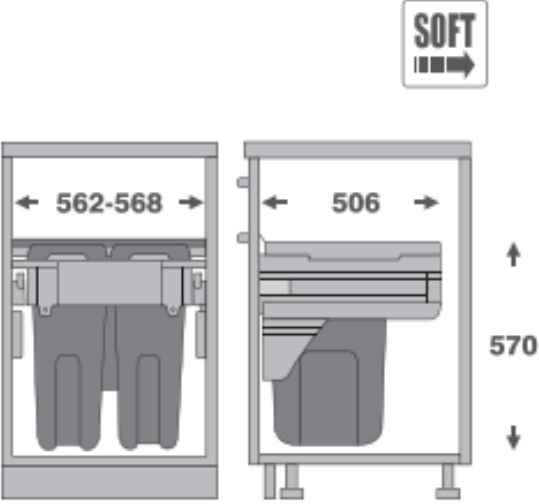

TECHNICAL DATA SHEET

ITEM: WASTE BIN | SERIES: KITCHEN ACCESSORIES | CODE: BRD600-35W

PRODUCT INFORMATION

ITEM NO:	BRD600 - 35W
DESCRIPTION:	WASTE BIN WITH SOFT CLOSING RUNNER GRAY COLOR
SPECIFICATION:	70L (35L+35 L)
DIMENSION W*D*H:	(562-568)* 506*570MM
CABINET:	600 MM
