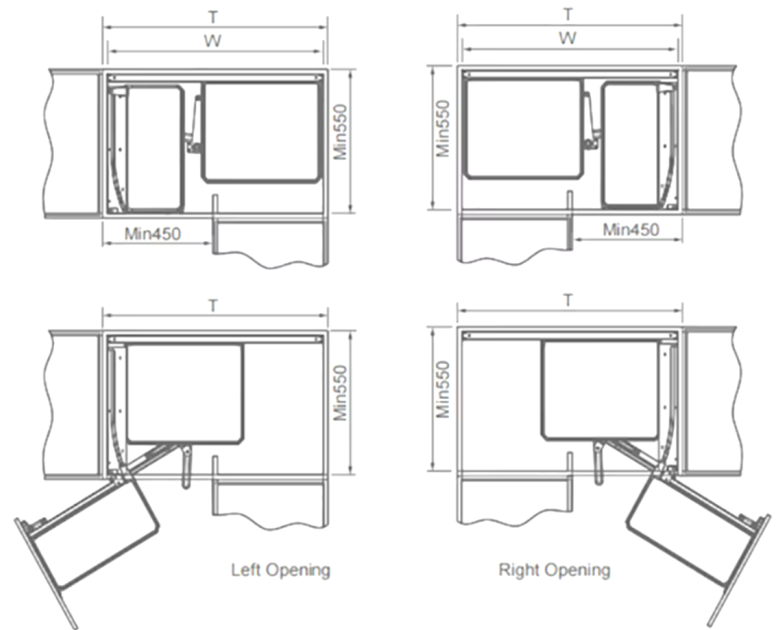

TECHNICAL DATA SHEET

ITEM: **MAGIC CORNER** | SERIES: **WARDROBE ACCESSORIES** | CODE: 1010001B-1010110B / (DM009-L)

MAJAZ SOFT-CLOSE MAGIC CORNER

Frame Item No.	Baskets Item No.	Specification (W*D*H MM)	Applicative Width (MM)	Description
1010001B	1010110B	(860-960)*530*520	900-1000	Left Opening
1010002B	1010110B	(860-960)*530*520	900-1000	Right Opening