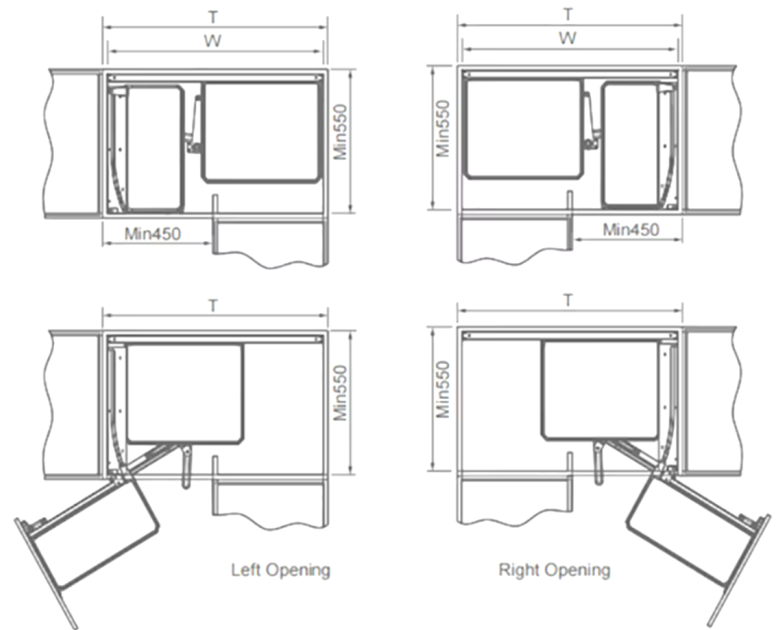

# TECHNICAL DATA SHEET

ITEM: **MAGIC CORNER** | SERIES: **WARDROBE ACCESSORIES** | CODE: 1010002B-1010110B / (DM009-R)

## MAJAZ SOFT-CLOSE MAGIC CORNER

Frame Item No.	Baskets Item No.	Specification (W*D*H MM)	Applicative Width (MM)	Description
1010001B	1010110B	(860-960)*530*520	900-1000	Left Opening
1010002B	1010110B	(860-960)*530*520	900-1000	Right Opening