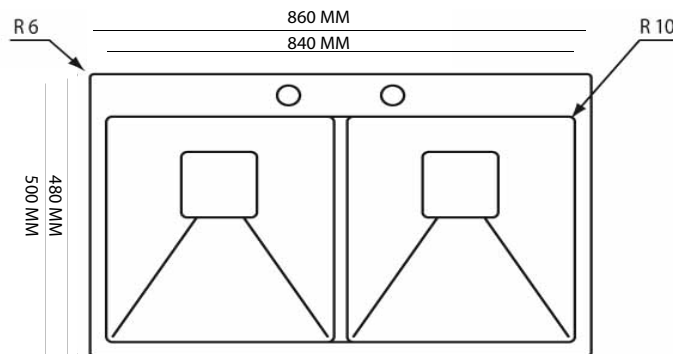

TECHNICAL DATA SHEET

SERIES : **TOPMOUNT** / SINK MATERIALS : **STAINLESS STEEL** / FAMILY : **LUXURY**

ARTICLE CODE :	MKD8650B
DIMENSIONS :	860 X 500 MM
CUT OUT :	840 X 480 MM
BOWL DEPTH :	220 MM
INSTALLATION TYPE :	TOPMOUNT
SURFACE FINISH :	BLACK
MATERIALS:	SUS 304
THICKNESS :	3 + 0.60 MM

WASTE FITTING

BOTTLE TRAP