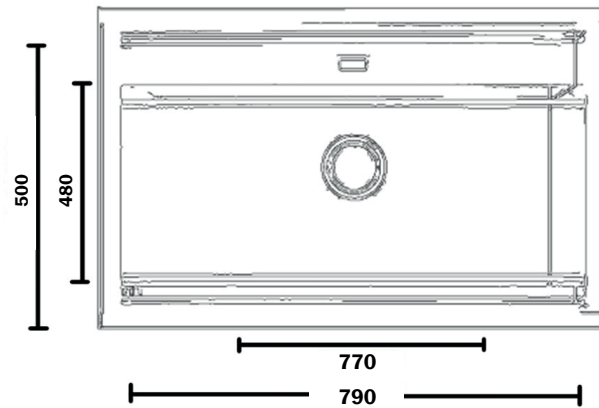

TECHNICAL DATA SHEET

SERIES : **TOPMOUNT** / SINK MATERIALS : **STAINLESS STEEL** / FAMILY : **LUXURY**

- ARTICLE CODE : **MK7950 NB**
- DIMENSIONS : **790 X 500 MM**
- CUT OUT : **770 X 480 MM**
- BOWL DEPTH : **220 MM**
- INSTALLATION TYPE : **TOPMOUNT**
- SURFACE FINISH : **BLACK**
- MATERIALS: **SUS 304**
- THICKNESS : **3 + 0.60 MM**

WASTE FITTING

BOTTLE TRAP