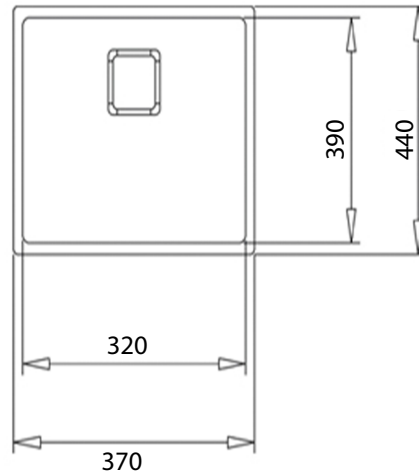

ARTICLE CODE : **HM3744 SSSQ**

PRODUCT FEATURES

DIMENSIONS : **370 X 440 MM**

CUT OUT : **320 X 390 MM**

BOWL DEPTH : **220 MM**

INSTALLATION TYPE : **UNDERMOUNT**

SURFACE FINISH : **SILVER**

MATERIALS: **SUS 304**

THICKNESS : **3 + 0.60 MM**

BOTTLE TRAP