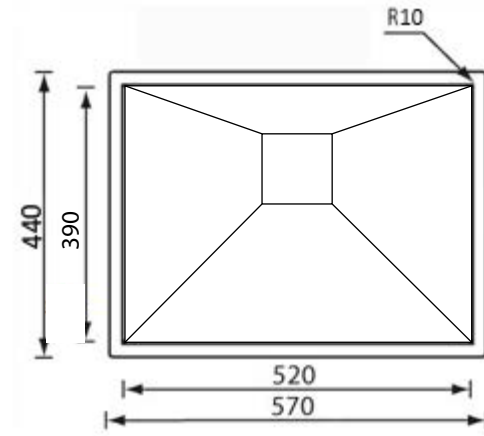

TECHNICAL DATA SHEET

SERIES : **UNDERMOUNT** / SINK MATERIALS : **STAINLESS STEEL** / FAMILY : **LUXURY**

ARTICLE CODE :	HM5744 SSQ
DIMENSIONS :	570 X 440 MM
CUT OUT :	520 X 390 MM
BOWL DEPTH :	220 MM
INSTALLATION TYPE :	UNDERMOUNT
SURFACE FINISH :	SILVER
MATERIALS:	SUS 304
THICKNESS :	3 + 0.60 MM

WASTE FITTING

BOTTLE TRAP