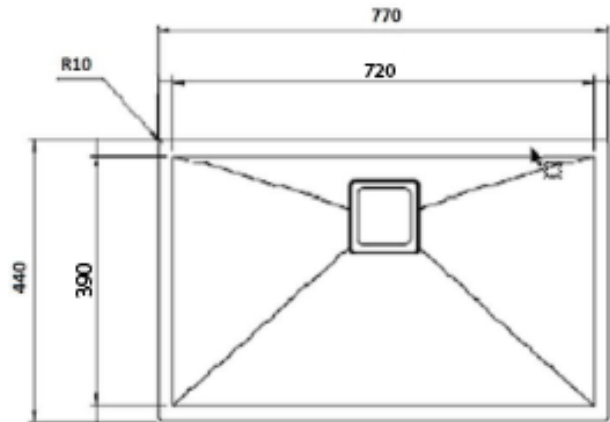

TECHNICAL DATA SHEET

SERIES : **UNDERMOUNT** / SINK MATERIALS : **STAINLESS STEEL** / FAMILY : **LUXURY**

ARTICLE CODE :	HM7744 B SQ
DIMENSIONS :	770 X 440 MM
CUT OUT :	720 X 390 MM
BOWL DEPTH :	220 MM
INSTALLATION TYPE :	UNDERMOUNT
SURFACE FINISH :	BLACK
MATERIALS:	SUS 304
THICKNESS :	3 + 0.60 MM

WASTE FITTING

BOTTLE TRAP