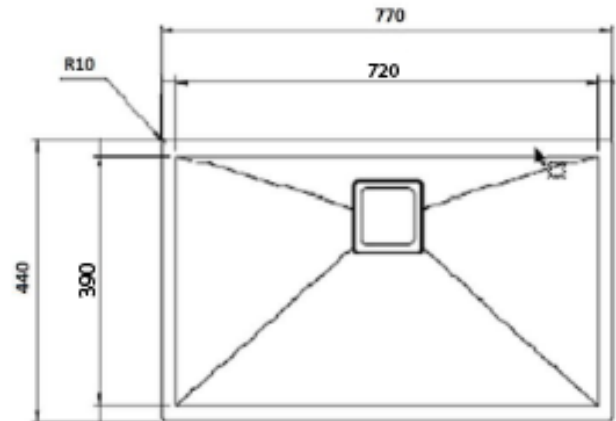

TECHNICAL DATA SHEET

SERIES : **UNDERMOUNT** / SINK MATERIALS : **STAINLESS STEEL** / FAMILY : **LUXURY**

ARTICLE CODE :	HM7744 G SQ
DIMENSIONS :	770 X 440 MM
CUT OUT :	720 X 390 MM
BOWL DEPTH :	220 MM
INSTALLATION TYPE :	UNDERMOUNT
SURFACE FINISH :	GOLD
MATERIALS:	SUS 304
THICKNESS :	3 + 0.60 MM

WASTE FITTING

BOTTLE TRAP