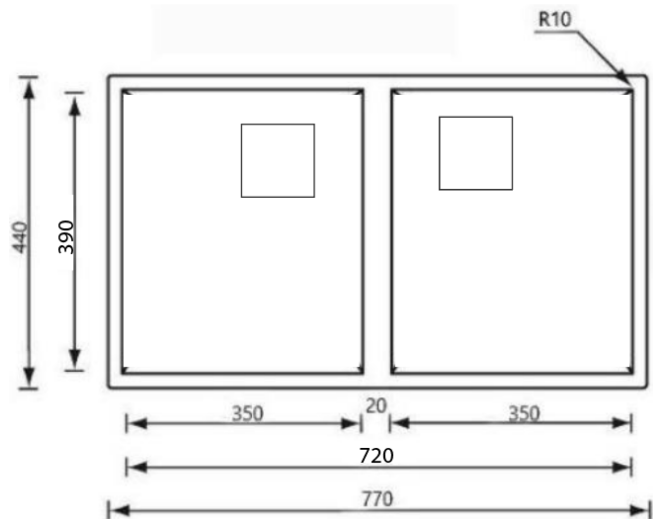

TECHNICAL DATA SHEET

SERIES : **UNDERMOUNT** / SINK MATERIALS : **STAINLESS STEEL** / FAMILY : **LUXURY**

ARTICLE CODE :	HMD7744 G SQ
DIMENSIONS :	770 X 440 MM
CUT OUT :	720 X 390 MM
BOWL DEPTH :	220 MM
INSTALLATION TYPE :	UNDERMOUNT
SURFACE FINISH :	GOLD
MATERIALS:	SUS 304
THICKNESS :	3 + 0.60 MM

WASTE FITTING

BOTTLE TRAP