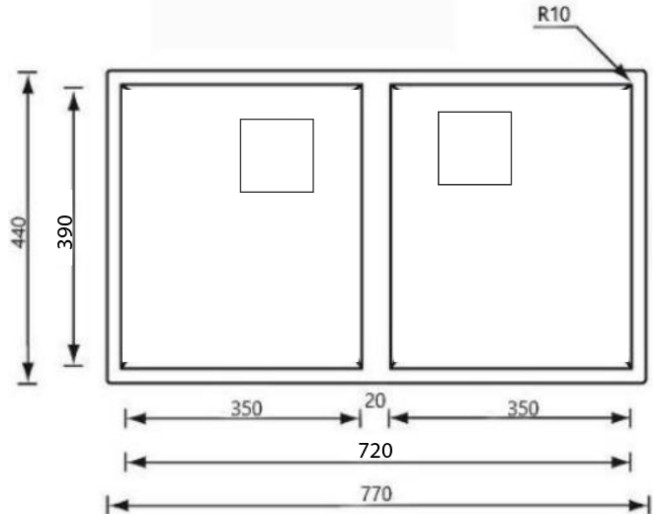

# TECHNICAL DATA SHEET

SERIES : **UNDERMOUNT** / SINK MATERIALS : **STAINLESS STEEL** / FAMILY : **LUXURY**

ARTICLE CODE : **HMD7744 SS SQ**

DIMENSIONS : **770 X 440 MM**

CUT OUT : **720 X 390 MM**

BOWL DEPTH : **220 MM**

INSTALLATION TYPE : **UNDERMOUNT**

SURFACE FINISH : **SILVER**

MATERIALS: **SUS 304**

THICKNESS : **3 + 0.60 MM**

WASTE FITTING

BOTTLE TRAP