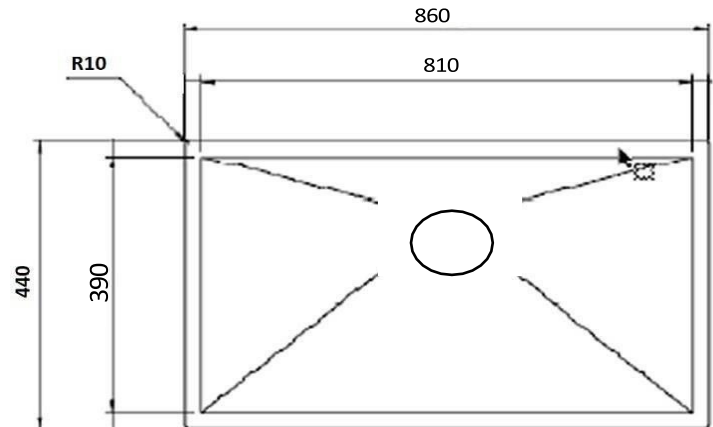

TECHNICAL DATA SHEET

SERIES : **UNDERMOUNT** / SINK MATERIALS : **STAINLESS STEEL** / FAMILY : **LUXURY**

| | |
|---------------------|------------------------|
| ARTICLE CODE : | LH8644 SSR |
| DIMENSIONS : | 860 X 440 MM |
| CUT OUT : | 810 X 390 MM |
| BOWL DEPTH : | 220 MM |
| INSTALLATION TYPE : | UNDERMOUNT |
| SURFACE FINISH : | STAINLESS STEEL |
| MATERIALS: | SUS 304 |
| THICKNESS : | 1 MM |

PRODUCT FEATURES

WASTE FITTING

BOTTLE TRAP