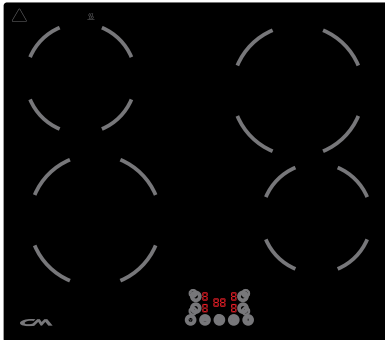

## VITROCERAMIC HOBS

CODE : HBC6004005

**CASA 60**

60 CM VITROCERAMIC HOB

### FUNCTIONS:

BEVELLED BLACK GLASS,  
INFRARED SLIDING TOUCH CONTROL / CAPACITIVE TOUCH CONTROL  
AUTOMATIC SAFETY SHUT OFF /99 MINUTES TIMER  
ANTI-OVERHEAT-ANTI-OVERFLOW /

9 POWER LEVELS / 4 HI-LIGHT HEATING ZONES  
HEAT SETTING PER COOKING /SAFETY /CHILD LOCK KEY  
RESIDUAL HEAT INDICATORS / PAUSE FUNCTION

### DETAILS:

■ BLACK  
WIDTH 590 MM  
HEIGHT 520 MM  
DEPTH 55 MM  
CUT-OUT: 560 X 490 MM