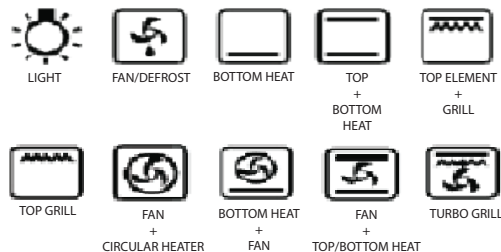

TECHNICAL DATA SHEET

ELECTRIC OVENS

CODE : OVE6010009

ELEMENT 60

FEATURES:

MULTIFUNCTION ELECTRIC OVEN
 60 CM
 BLACK FINISH
 10 COOKING FUNCTIONS
 65L GROSS CAPACITY
 CLASS A ENERGY EFFICIENCY
 DIGITAL TIMER/TOUCH CONTROL TIMER
 CONVECTION FAN
 CHILD LOCK

FEATURES:

Cooking Functions	10
Digital timer	YES
Touch Control Timer	YES
Mechanical timer	NO
Light	YES

ACCESSORIES:

Baking Tray	1
Rack	1
CHROME GRID	GRILL SHELF

FUNCTIONS

TECHNICAL FEATURES:

Finish	BLACK
SPECIFICATIONS	
Gross Capacity (liters)	65 LITRES
Voltage, V	220-240V
Frequency, HZ	50/60 Hz
Energy Class	A+
GRILL (W)	1600
TOTAL POWER (W)	2900

DIMENSIONS

EXTERNAL, MM	(W) 595 x (H) 595 x (D) 530 MM
INNER CAVITY, MM	(W) 450 x (H) 440 x (D) 335 MM

INSTALLATION DIAGRAM: