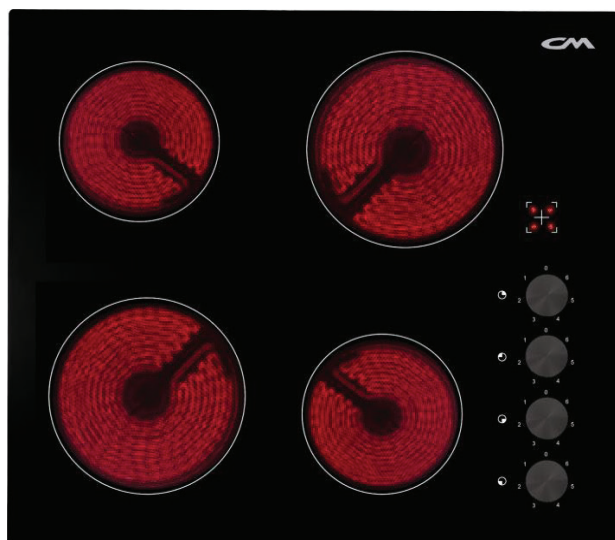

TECHNICAL DATA SHEET

VITROCERAMIC HOBS

CODE : HBC6004004

HI LITE 60

BEVELLED BLACK GLASS
KNOBS CONTROL
AUTOMATIC SAFETY SHUT OFF
99 MINUTES TIMER
ANTI-OVERHEAT-ANTI-OVERFL
9 POWER LEVELS
4 HI-LIGHT HEATING ZONES
HEAT SETTING PER COOKING
SAFETY /CHILD LOCK KEY
RESIDUAL HEAT INDICATORS
PAUSE FUNCTION

DETAILS:

■ BLACK
WIDTH 590 MM
HEIGHT 520 MM
DEPTH 50 MM
CUT-OUT: 560 X 490 MM

FUNCTIONS:

60CM VITROCERAMIC HOB
9 POWER LEVELS
RESIDUAL HEAT INDICATOR
AUTOMATIC SHUTDOWN PROTECTION
ELECTRONIC IGNITION
TIMER