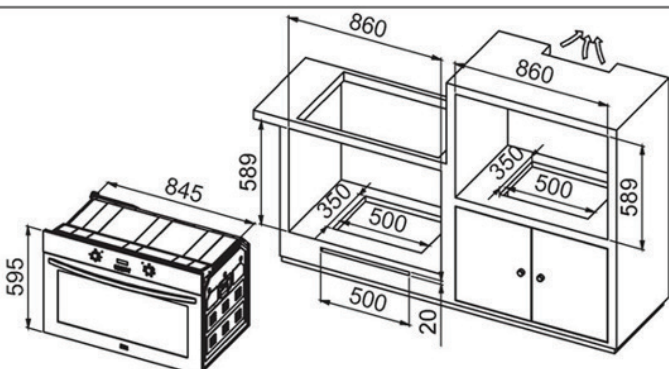

90CM WIDTH

135L NET CAPACITY

145L GROSS CAPACITY

DIGITAL TIMER TOUCH CONTROL (WHITE DISPLAY)

WITH SIDE SHELVES

INCLUDE TWIN CONVECTION FANS;
ELECTRONIC IGNITION

ROTISSERIE INCLUDE

DOUBLE LAYERS DOOR GLASS

BROWN BOX PACKAGE

1.2M POWER CORD NO PLUG

DEEP BLACK GLASS APPEARANCE

SAFETY GAS VALVE

2 ENAMEL FOOD TRAY

1 BIG RACK

1 SET ROTISSERIE KITS

DIMENSIONS

WIDTH 845 MM

HEIGHT 595 MM

DEPTH 565 MM

INSTALLATION DIAGRAM

DETAILS:

■ STAINLESS STEEL FRAMELESS